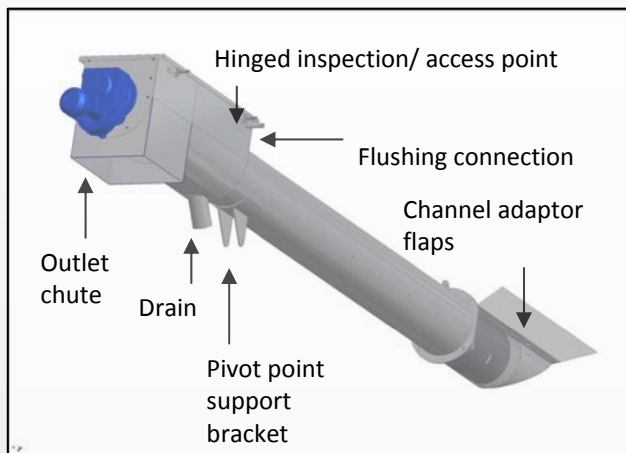

# ATARA CHANNEL SCREEN

*Designed for removing, dewatering and compacting solids from influent stream*

Solids are conveyed out of the liquid via a shaftless screw. Brushes attached to the lower end of the screw clean the filtering screen and help convey solids.

At the upper end of the screw, solids reach the compacting zone where they are compacted and dewatered before being discharged in a bag or an auxiliary conveyor.

## **EFFICIENCY**

- Screen shape contributes to minimize turbulence and increases screen efficiency.
- Spray wash system to clean screenings.
- Compaction zone: dewateres and reduces screening volume.