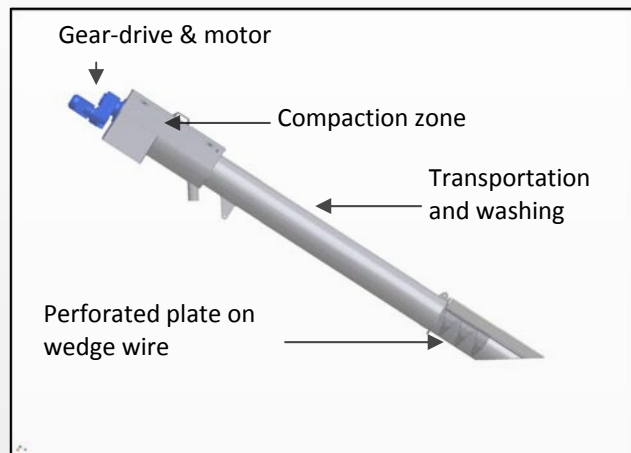

# ATARA CHANNEL SCREEN

*Designed for removing, dewatering and compacting solids from influent stream*

Solids are conveyed out of the liquid via a shaftless screw. Brushes attached to the lower end of the screw clean the filtering screen and help convey solids.

At the upper end of the screw, solids reach the compacting zone where they are compacted and dewatered before being discharged in a bag or an auxiliary conveyor.

## **EFFICIENCY**

- Screen shape contributes to minimize turbulence and increases screen efficiency.
- Spray wash system to clean screenings.
- Compaction zone: dewateres and reduces screening volume.